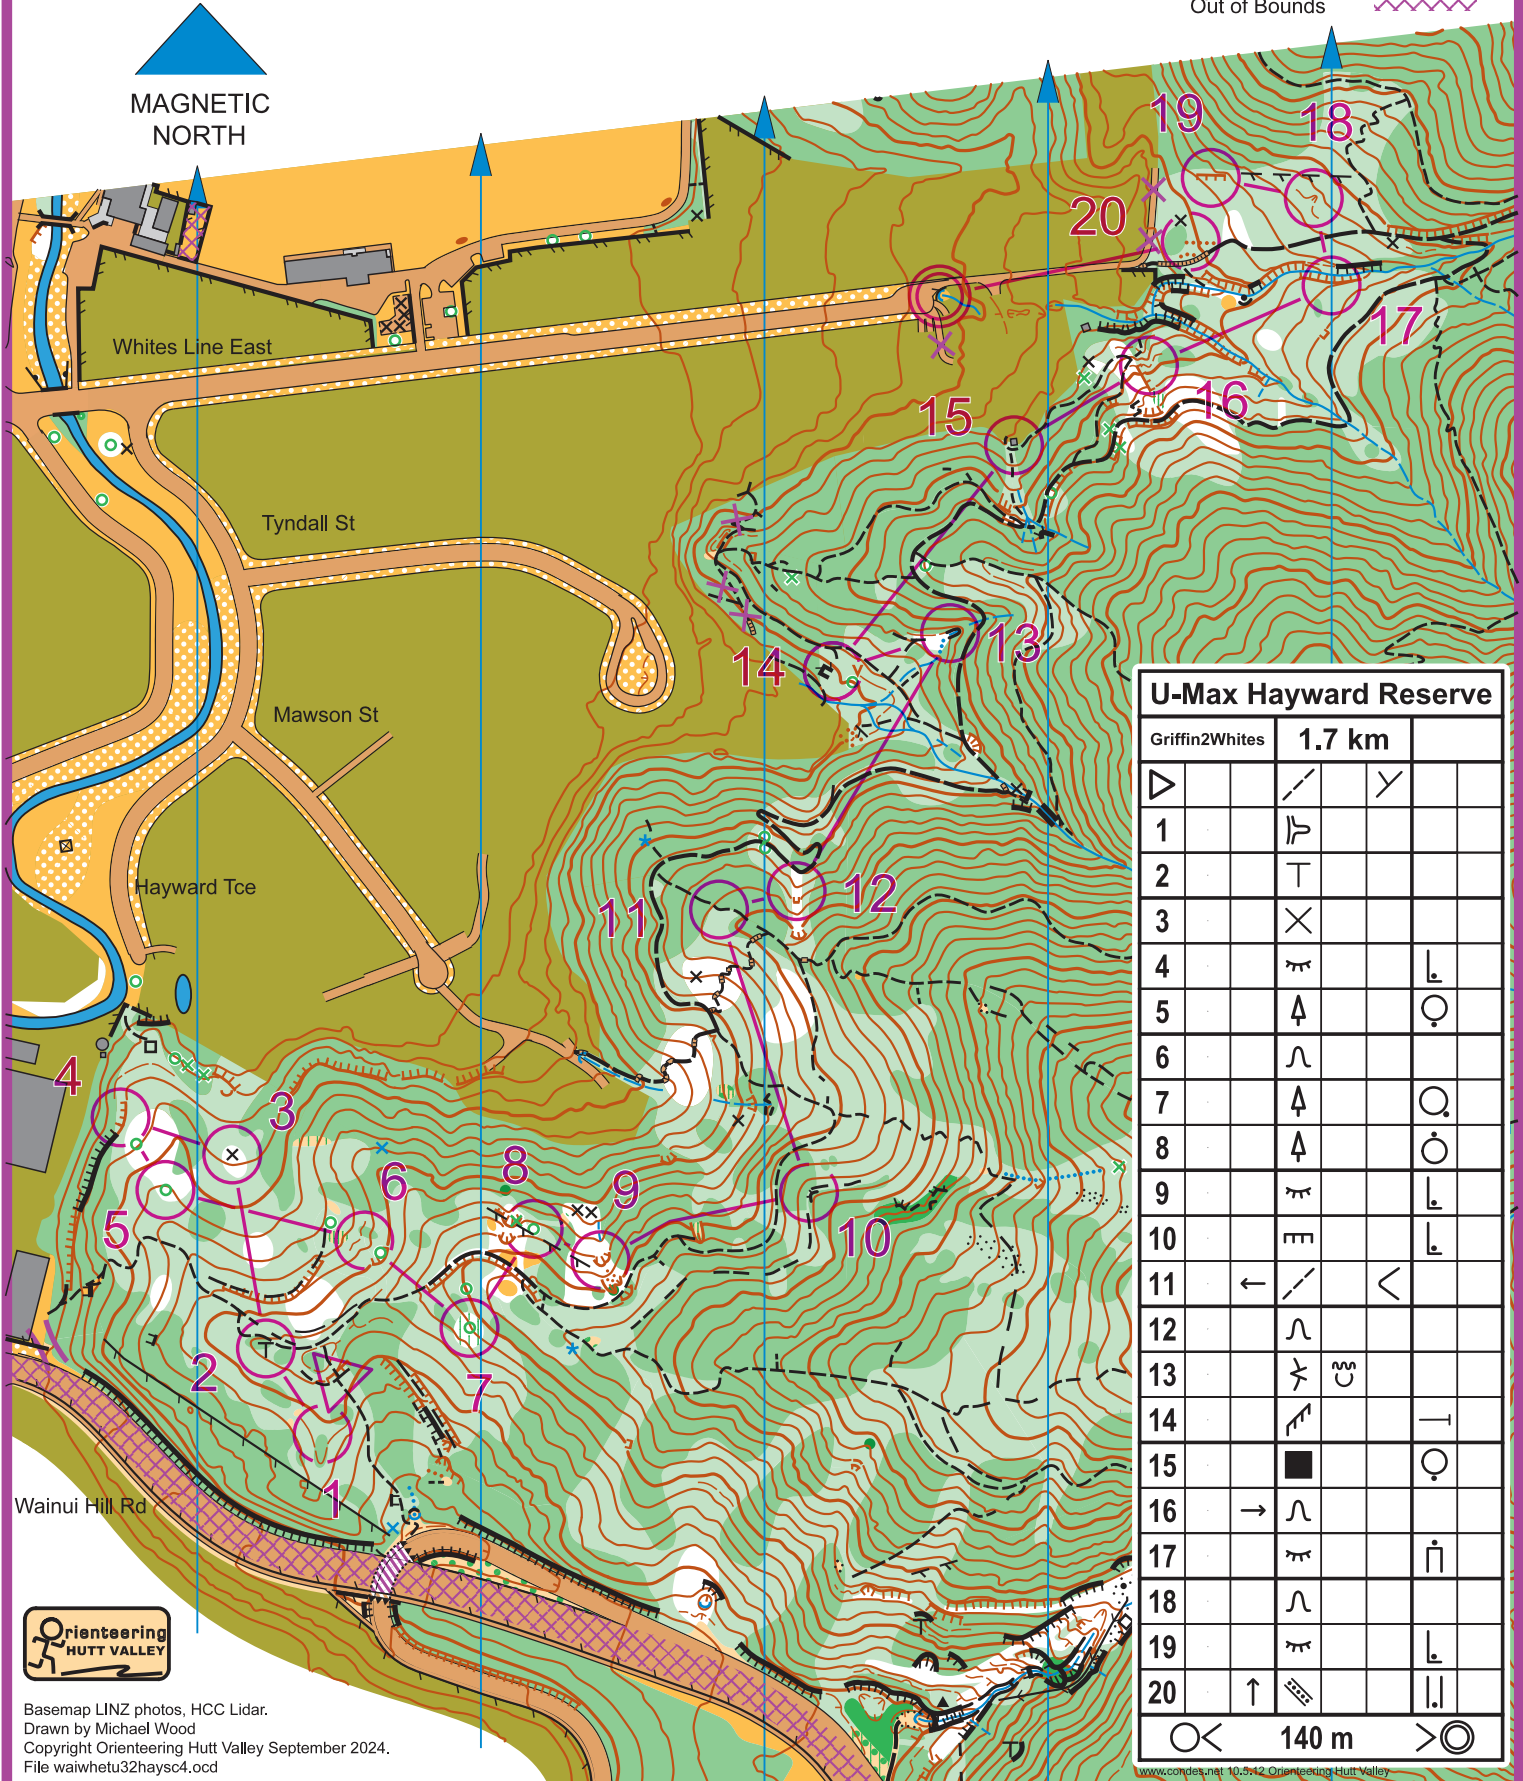

Goldmine

Orienteering Training Map
Sep 2024

Scale 1:4000 5m contours

Sprint symbols based on ISSpROM enlarged to 140% and with HV variations
DO NOT USE OR CROSS...

DO NOT USE OR CROSS

- Major Road
- High Wall
- High fence
- Railway
- Cliff
- River
- Pvte, garden, Not mapped etc
- Specific Out of Bounds

U-Max Hayward Reserve

Griffin2Whites	1.7 km	
1		
2		
3		
4		
5		
6		
7		
8		
9		
10		
11		
12		
13		
14		
15		
16		
17		
18		
19		
20		

140 m